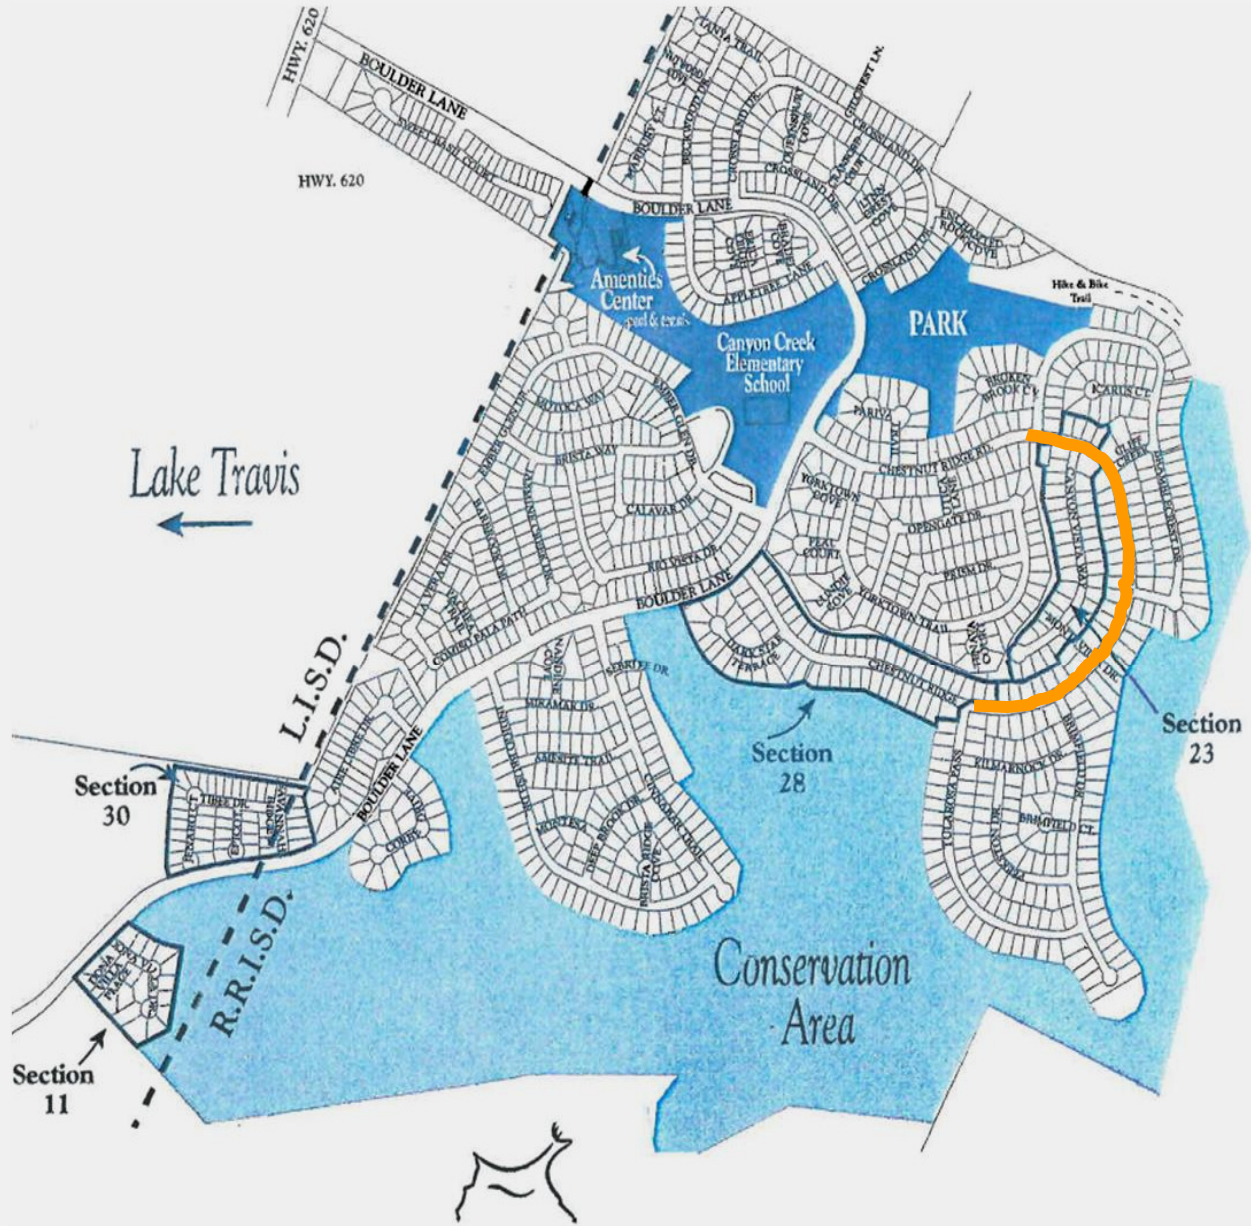

10700 CHESTNUT RIDGE

Neighborhood Map

CANYON CREEK

512-346-1799
dillard@reloaustin.com
www.ReloAustin.com
www.canyoncreeknews.com
www.activerain.com/blogs/doriedillard

DORIE DILLARD GRI CRS ABR